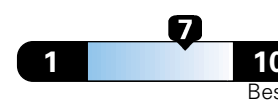

4.2 gallons per 100 miles

You spend \$1,000
in fuel costs over 5 years compared to the average new vehicle.

Annual fuel cost \$1,600

Fuel Economy & Greenhouse Gas Rating (tailpipe only)

Smog Rating (tailpipe only)