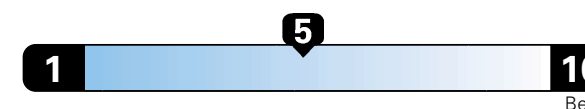

This vehicle emits 371 grams CO2 per mile. The best emits 0 grams per mile (tailpipe only). Producing and distributing fuel also creates emissions; learn more at fuelconomy.gov.

Actual results will vary for many reasons, including driving conditions and how you drive and maintain your vehicle. The average new vehicle gets 27 MPG and cost $7,000 to fuel over 5 years. Cost estimates are based on 15,000 miles per year at $2.55 per gallon. MPGe is miles per gasoline gallon equivalent. Vehicle emissions are a significant cause of climate change and smog.

fuelconomy.gov

Calculate personalized estimates and compare vehicles