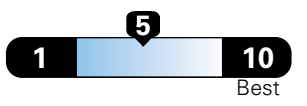

Smog Rating (tailpipe only)

This vehicle emits 371 grams CO2 per mile. The best emits 0 grams per mile (tailpipe only). Producing and distributing fuel also creates emissions; learn more at fuel economy.gov.

Actual results will vary for many reasons, including driving conditions and how you drive and maintain your vehicle. The average new vehicle gets 27 MPG and cost $7,000 to fuel over 5 years. Cost estimates are based on 15,000 miles per year at $2.55 per gallon. MPGe is miles per gasoline gallon equivalent. Vehicle emissions are a significant cause of climate change and smog.

fuel economy.gov

Calculate personalized estimates and compare vehicles