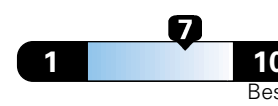

4.2 gallons per 100 miles

**You spend
\$1,000
in fuel costs
over 5 years
compared to the
average new vehicle.**

Annual fuel cost
\$1,600

Fuel Economy & Greenhouse Gas Rating (tailpipe only)

Smog Rating (tailpipe only)