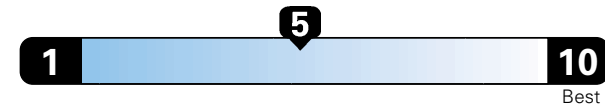

2019 MODEL YEAR

Jeep RENEGADE SPORT 4X4

For more information visit: www.jeep.com
or call 1-877-IAM-JEEP

FCA US LLC

THIS VEHICLE IS MANUFACTURED TO MEET SPECIFIC UNITED STATES REQUIREMENTS. THIS VEHICLE IS NOT MANUFACTURED FOR SALE OR REGISTRATION OUTSIDE OF THE UNITED STATES.

MANUFACTURER'S SUGGESTED RETAIL PRICE OF THIS MODEL INCLUDING DEALER PREPARATION

Base Price: $23,525

JEOP RENEGADE SPORT 4X4

Exterior Color: Glacier Metallic Exterior Paint

Interior Color: Black Interior Colors

Interior: Cloth Low-Back Bucket Seats

Engine: 2.4L I4 Zero Evap M-Air Engine

Transmission: 9-Speed Automatic Transmission

STANDARD EQUIPMENT (UNLESS REPLACED BY OPTIONAL EQUIPMENT)

FUNCTIONAL/SAFETY FEATURES

- Advanced Multistage Front Airbags
- Supplemental Side-Curtain Front and Rear Airbags
- Supplemental Front Seat-Mounted Side Airbags
- Driver Inflatable Knee-Bolster Airbag
- LATCH Ready Child Seat Anchor System
- ParkView® Rear Back-Up Camera
- 4-Wheel Disc Anti-Lock Brakes
- Electric Park Brake
- Electronic Stability Control
- Electronic Roll Mitigation
- Selec-Terrain® System
- All Speed Traction Control
- Push-Button Start
- Electric Power Steering
- Capless Fuel-Fill
- Daytime Running Lamp System
- Hill Start Assist
- Tire Pressure Monitoring Display
- Variable Intermittent Windshield Wipers

INTERIOR FEATURES