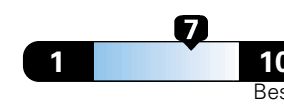

Smog Rating (tailpipe only)

This vehicle emits 371 grams CO2 per mile. The best emits 0 grams per mile (tailpipe only). Producing and distributing fuel also creates emissions; learn more at fuelconomy.gov.

Actual results will vary for many reasons, including driving conditions and how you drive and maintain your vehicle. The average new vehicle gets 27 MPG and cost $7,000 to fuel over 5 years. Cost estimates are based on 15,000 miles per year at $2.55 per gallon. MPGe is miles per gasoline gallon equivalent. Vehicle emissions are a significant cause of climate change and smog.

fuelconomy.gov

Calculate personalized estimates and compare vehicles