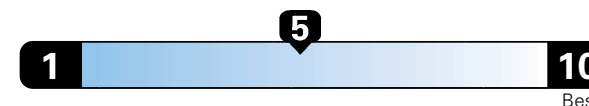

OPTIONAL EQUIPMENT (May Replace Standard Equipment)

Customer Preferred Package 2XA

Sport Appearance Group $895

17-Inch x 7.0-Inch Aluminum Wheels

215/60R17 BSW All Season Touring Tires

Black Side Roof Rails

Deep Tint Sunscreen Glass

Passive Entry Remote-Start Package $395

Remote-Start System

Keyless Entry with Panic Alarm

Uconnect® 7.0 Group $775

Google Android Auto™

7.0-Inch Touchscreen Display

Apple CarPlay®

Uconnect® 4 with 7-Inch Display

A/C Auto Temperature Control with Dual Zone Control

SiriusXM® with 1-Year Radio Sub Call 800-643-2112

My Sky® Power Retractable / Removable Panels $1,595

Destination Charge $1,495

Destination Charge $1,495

TOTAL PRICE: * $28,680

WARRANTY COVERAGE

5-year or 60,000-mile Powertrain Limited Warranty.

3-year or 36,000-mile Basic Limited Warranty.

Ask Dealer for a copy of the limited warranties or

see your owner's manual for details.

**5 YEAR / 60,000 MILE
POWERTRAIN WARRANTY**

Fuel Economy and Environment

Gasoline Vehicle

Fuel Economy These estimates reflect new EPA methods beginning with 2017 models.

24 MPG
combined city/hwy

21 city 29 highway

Small SUV 4WD range from 18 to 120 MPGe. The best vehicle rates 136 MPGe.

4.2 gallons per 100 miles

You spend $1,000
in fuel costs over 5 years compared to the average new vehicle.

Annual fuel cost $1,600

Fuel Economy & Greenhouse Gas Rating (tailpipe only)

Smog Rating (tailpipe only)

This vehicle emits 371 grams CO2 per mile. The best emits 0 grams per mile (tailpipe only). Producing and distributing fuel also creates emissions; learn more at fuel economy.gov.

Actual results will vary for many reasons, including driving conditions and how you drive and maintain your vehicle. The average new vehicle gets 27 MPG and cost $7,000 to fuel over 5 years. Cost estimates are based on 15,000 miles per year at $2.55 per gallon. MPGe is miles per gasoline gallon equivalent. Vehicle emissions are a significant cause of climate change and smog.

fuel economy.gov

Calculate personalized estimates and compare vehicles

Smartphone QR Code

GOVERNMENT 5-STAR SAFETY RATINGS

This vehicle has not been rated by the government for frontal crash, side crash or rollover risk.

Source: National Highway Traffic Safety Administration (NHTSA)
www.safercar.gov or 1-888-327-4236

PARTS CONTENT INFORMATION

FOR VEHICLES IN THIS CARLINE:
U.S./CANADIAN PARTS CONTENT: 14%
MAJOR SOURCES OF FOREIGN PARTS CONTENT:

ITALY : 63%

NOTE: PARTS CONTENT DOES NOT INCLUDE FINAL ASSEMBLY, DISTRIBUTION, OR OTHER NON-PARTS COSTS.

FOR THIS VEHICLE:

FINAL ASSEMBLY POINT:

MELFI, ITALY

COUNTRY OF ORIGIN:

ENGINE: UNITED STATES

TRANSMISSION: UNITED STATES

VEHICLE PROTECTION
A PRODUCT OF FCA US LLC

Ask for Mopar Vehicle Protection for your vehicle. We Built It. We Back It.

Assembly Point/Port of Entry: BALTIMORE, MARYLAND, U.S.A. S.L. SHIP TO: SOLD TO:
VIN: ZAC-NJBAB7KP-J74947 L4-VON: 3680 0204