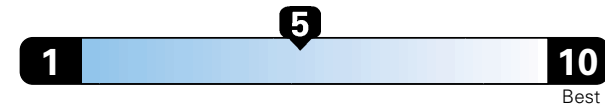

2019 MODEL YEAR

Jeep RENEGADE SPORT 4X4

For more information visit: www.jeep.com
or call 1-877-IAM-JEEP

FCA US LLC

THIS VEHICLE IS MANUFACTURED TO MEET SPECIFIC UNITED STATES REQUIREMENTS. THIS VEHICLE IS NOT MANUFACTURED FOR SALE OR REGISTRATION OUTSIDE OF THE UNITED STATES.

MANUFACTURER'S SUGGESTED RETAIL PRICE OF THIS MODEL INCLUDING DEALER PREPARATION

Base Price: $23,525

JEOP RENEGADE SPORT 4X4

Exterior Color: Solar Yellow Clear-Coat Exterior Paint

Interior Color: Black Interior Colors

Interior: Cloth Low-Back Bucket Seats

Engine: 2.4L I4 Zero Evap M-Air Engine

Transmission: 9-Speed Automatic Transmission

STANDARD EQUIPMENT (UNLESS REPLACED BY OPTIONAL EQUIPMENT)

FUNCTIONAL/SAFETY FEATURES

- Advanced Multistage Front Airbags
- Supplemental Side-Curtain Front and Rear Airbags
- Supplemental Front Seat-Mounted Side Airbags
- Driver Inflatable Knee-Bolster Airbag
- LATCH Ready Child Seat Anchor System
- ParkView® Rear Back-Up Camera
- 4-Wheel Disc Anti-Lock Brakes
- Electric Park Brake
- Electronic Stability Control
- Electronic Roll Mitigation
- Selec-Terrain® System
- All Speed Traction Control
- Push-Button Start
- Electric Power Steering
- Capless Fuel-Fill
- Daytime Running Lamp System
- Hill Start Assist
- Tire Pressure Monitoring Display
- Variable Intermittent Windshield Wipers

INTERIOR FEATURES