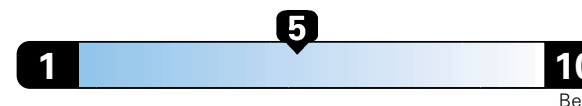

This vehicle emits 371 grams CO2 per mile. The best emits 0 grams per mile (tailpipe only). Producing and distributing fuel also creates emissions; learn more at fuel economy.gov.

Actual results will vary for many reasons, including driving conditions and how you drive and maintain your vehicle. The average new vehicle gets 27 MPG and cost $7,000 to fuel over 5 years. Cost estimates are based on 15,000 miles per year at $2.55 per gallon. MPGe is miles per gasoline gallon equivalent. Vehicle emissions are a significant cause of climate change and smog.

fuel economy.gov

Calculate personalized estimates and compare vehicles