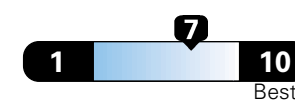

This vehicle emits 371 grams CO2 per mile. The best emits 0 grams per mile (tailpipe only). Producing and distributing fuel also creates emissions; learn more at fuel economy.gov.

Actual results will vary for many reasons, including driving conditions and how you drive and maintain your vehicle. The average new vehicle gets 27 MPG and cost $7,000 to fuel over 5 years. Cost estimates are based on 15,000 miles per year at $2.55 per gallon. MPGe is miles per gasoline gallon equivalent. Vehicle emissions are a significant cause of climate change and smog.

fuel economy.gov

Calculate personalized estimates and compare vehicles