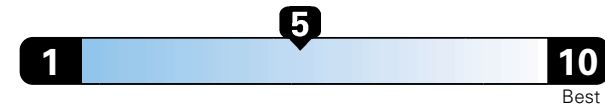

2019 MODEL YEAR

Jeep RENEGADE SPORT 4X4

For more information visit: www.jeep.com
or call 1-877-IAM-JEEP

FCA US LLC

THIS VEHICLE IS MANUFACTURED TO MEET SPECIFIC UNITED STATES REQUIREMENTS. THIS VEHICLE IS NOT MANUFACTURED FOR SALE OR REGISTRATION OUTSIDE OF THE UNITED STATES.

MANUFACTURER'S SUGGESTED RETAIL PRICE OF THIS MODEL INCLUDING DEALER PREPARATION

Base Price: $23,525

JEOP RENEGADE SPORT 4X4

Exterior Color: Anvil Clear-Coat Exterior Paint

Interior Color: Black Interior Colors

Interior: Cloth Low-Back Bucket Seats

Engine: 2.4L I4 Zero Evap M-Air Engine

Transmission: 9-Speed Automatic Transmission

STANDARD EQUIPMENT (UNLESS REPLACED BY OPTIONAL EQUIPMENT)

FUNCTIONAL/SAFETY FEATURES

- Advanced Multistage Front Airbags
- Supplemental Side-Curtain Front and Rear Airbags
- Supplemental Front Seat-Mounted Side Airbags
- Driver Inflatable Knee-Bolster Airbag
- LATCH Ready Child Seat Anchor System
- ParkView® Rear Back-Up Camera
- 4-Wheel Disc Anti-Lock Brakes
- Electric Park Brake
- Electronic Stability Control
- Electronic Roll Mitigation
- Selec-Terrain® System
- All Speed Traction Control
- Push-Button Start
- Electric Power Steering
- Capless Fuel-Fill
- Daytime Running Lamp System
- Hill Start Assist
- Tire Pressure Monitoring Display
- Variable Intermittent Windshield Wipers

INTERIOR FEATURES