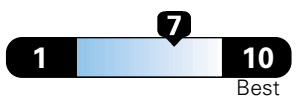

Smog Rating (tailpipe only)

This vehicle emits 371 grams CO2 per mile. The best emits 0 grams per mile (tailpipe only). Producing and distributing fuel also creates emissions; learn more at fuel economy.gov.

Actual results will vary for many reasons, including driving conditions and how you drive and maintain your vehicle. The average new vehicle gets 27 MPG and cost $7,000 to fuel over 5 years. Cost estimates are based on 15,000 miles per year at $2.55 per gallon. MPGe is miles per gasoline gallon equivalent. Vehicle emissions are a significant cause of climate change and smog.

fuel economy.gov

Calculate personalized estimates and compare vehicles