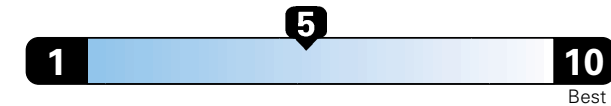

For more information visit: www.jeep.com
 or call 1-877-IAM-JEEP

FCA US LLC

Fuel Economy and Environment

Gasoline Vehicle

Fuel Economy These estimates reflect new EPA methods beginning with 2017 models.
24 MPG
 combined city/hwy
4.2 gallons per 100 miles
 21 city 29 highway

Small SUV 4WD range from 18 to 120 MPGe. The best vehicle rates 136 MPGe.

You spend \$1,000
 in fuel costs over 5 years compared to the average new vehicle.

Annual fuel cost \$1,600

Fuel Economy & Greenhouse Gas Rating (tailpipe only)