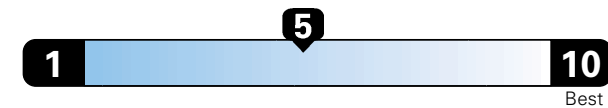

2019 MODEL YEAR

Jeep RENEGADE SPORT 4X4

For more information visit: www.jeep.com
or call 1-877-IAM-JEEP

FCA US LLC

THIS VEHICLE IS MANUFACTURED TO MEET SPECIFIC UNITED STATES REQUIREMENTS. THIS VEHICLE IS NOT MANUFACTURED FOR SALE OR REGISTRATION OUTSIDE OF THE UNITED STATES.

MANUFACTURER'S SUGGESTED RETAIL PRICE OF THIS MODEL INCLUDING DEALER PREPARATION

Base Price: $23,775

JEOP RENEGADE SPORT 4X4

Exterior Color: Sting-Gray Clear-Coat Exterior Paint

Interior Color: Black Interior Colors

Interior: Cloth Low-Back Bucket Seats

Engine: 2.4L I4 Zero Evap M-Air Engine

Transmission: 9-Speed Automatic Transmission

STANDARD EQUIPMENT (UNLESS REPLACED BY OPTIONAL EQUIPMENT)

FUNCTIONAL/SAFETY FEATURES

- Advanced Multistage Front Airbags
- Supplemental Side-Curtain Front and Rear Airbags
- Supplemental Front Seat-Mounted Side Airbags
- Driver Inflatable Knee-Bolster Airbag
- LATCH Ready Child Seat Anchor System
- ParkView® Rear Back-Up Camera
- 4-Wheel Disc Anti-Lock Brakes
- Electric Park Brake
- Electronic Stability Control
- Electronic Roll Mitigation
- Selec-Terrain® System
- All Speed Traction Control
- Push-Button Start
- Electric Power Steering
- Capless Fuel-Fill
- Daytime Running Lamp System
- Hill Start Assist
- Tire Pressure Monitoring Display
- Variable Intermittent Windshield Wipers

INTERIOR FEATURES