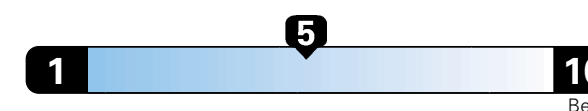

MANUFACTURER'S SUGGESTED RETAIL PRICE OF THIS MODEL INCLUDING DEALER PREPARATION

Base Price: \$23,525

JEOP RENEGADE SPORT 4X4
Exterior Color: Solar Yellow Clear-Coat Exterior Paint
Interior Color: Black Interior Colors
Interior: Cloth Low-Back Bucket Seats
Engine: 2.4L I4 Zero Evap M-Air Engine
Transmission: 9-Speed Automatic Transmission

Fuel Economy and Environment

Gasoline Vehicle

Fuel Economy These estimates reflect new EPA methods beginning with 2017 models.
24 MPG
 combined city/hwy
 21 city 29 highway

Small SUV 4WD range from 18 to 120 MPGe. The best vehicle rates 136 MPGe.

4.2 gallons per 100 miles

You spend \$1,000
 in fuel costs over 5 years compared to the average new vehicle.

Annual fuel cost \$1,600

Fuel Economy & Greenhouse Gas Rating (tailpipe only)

Smog Rating (tailpipe only)