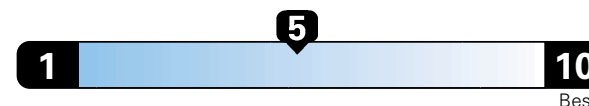

Fuel Economy and Environment

Gasoline Vehicle

Fuel Economy These estimates reflect new EPA methods beginning with 2017 models.

24 MPG
combined city/hwy
21 city 29 highway

Small SUV 4WD range from 18 to 120 MPGe. The best vehicle rates 136 MPGe.

4.2 gallons per 100 miles

You spend \$1,000
in fuel costs over 5 years compared to the average new vehicle.

Annual fuel cost \$1,600

Fuel Economy & Greenhouse Gas Rating (tailpipe only)

Smog Rating (tailpipe only)