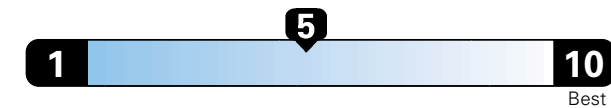

2019 MODEL YEAR

Jeep® RENEGADE SPORT 4X4

For more information visit: www.jeep.com
or call 1-877-IAM-JEEP

FCA US LLC

THIS VEHICLE IS MANUFACTURED TO MEET SPECIFIC UNITED STATES REQUIREMENTS. THIS VEHICLE IS NOT MANUFACTURED FOR SALE OR REGISTRATION OUTSIDE OF THE UNITED STATES.

MANUFACTURER'S SUGGESTED RETAIL PRICE OF THIS MODEL INCLUDING DEALER PREPARATION

Base Price: $23,525

JEOP RENEGADE SPORT 4X4

Exterior Color: Jetset Blue Clear-Coat Exterior Paint

Interior Color: Black Interior Colors

Interior: Cloth Low-Back Bucket Seats

Engine: 2.4L I4 Zero Evap M-Air Engine

Transmission: 9-Speed Automatic Transmission

STANDARD EQUIPMENT (UNLESS REPLACED BY OPTIONAL EQUIPMENT)

FUNCTIONAL/SAFETY FEATURES

- Advanced Multistage Front Airbags
- Supplemental Side-Curtain Front and Rear Airbags
- Supplemental Front Seat-Mounted Side Airbags
- Driver Inflatable Knee-Bolster Airbag
- LATCH Ready Child Seat Anchor System
- ParkView® Rear Back-Up Camera
- 4-Wheel Disc Anti-Lock Brakes
- Electric Park Brake
- Electronic Stability Control
- Electronic Roll Mitigation
- Selec-Terrain® System
- All Speed Traction Control
- Push-Button Start
- Electric Power Steering
- Capless Fuel-Fill
- Daytime Running Lamp System
- Hill Start Assist
- Tire Pressure Monitoring Display
- Variable Intermittent Windshield Wipers

INTERIOR FEATURES