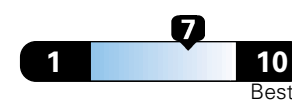

This vehicle emits 371 grams CO2 per mile. The best emits 0 grams per mile (tailpipe only). Producing and distributing fuel also creates emissions; learn more at fuel economy.gov.

Actual results will vary for many reasons, including driving conditions and how you drive and maintain your vehicle. The average new vehicle gets 27 MPG and cost $7,000 to fuel over 5 years. Cost estimates are based on 15,000 miles per year at $2.55 per gallon. MPGe is miles per gasoline gallon equivalent. Vehicle emissions are a significant cause of climate change and smog.

fuel economy.gov

Calculate personalized estimates and compare vehicles