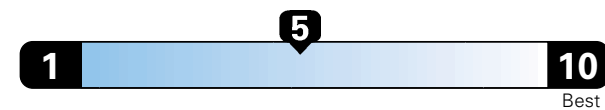

2019 MODEL YEAR

Jeep RENEGADE SPORT 4X4

For more information visit: www.jeep.com
or call 1-877-IAM-JEEP

FCA US LLC

THIS VEHICLE IS MANUFACTURED TO MEET SPECIFIC UNITED STATES REQUIREMENTS. THIS VEHICLE IS NOT MANUFACTURED FOR SALE OR REGISTRATION OUTSIDE OF THE UNITED STATES.

MANUFACTURER'S SUGGESTED RETAIL PRICE OF THIS MODEL INCLUDING DEALER PREPARATION

Base Price: $23,525

JEOP RENEGADE SPORT 4X4
Exterior Color: Colorado Red Clear-Coat Exterior Paint
Interior Color: Black Interior Colors
Interior: Cloth Low-Back Bucket Seats
Engine: 2.4L I4 Zero Evap M-Air Engine
Transmission: 9-Speed Automatic Transmission
STANDARD EQUIPMENT (UNLESS REPLACED BY OPTIONAL EQUIPMENT)
FUNCTIONAL/SAFETY FEATURES

Advanced Multistage Front Airbags
Supplemental Side-Curtain Front and Rear Airbags
Supplemental Front Seat-Mounted Side Airbags
Driver Inflatable Knee-Bolster Airbag
LATCH Ready Child Seat Anchor System
ParkView® Rear Back-Up Camera
4-Wheel Disc Anti-Lock Brakes
Electric Park Brake
Electronic Stability Control
Electronic Roll Mitigation
Selec-Terrain® System
All Speed Traction Control
Push-Button Start
Electric Power Steering
Capless Fuel-Fill
Daytime Running Lamp System
Hill Start Assist
Tire Pressure Monitoring Display
Variable Intermittent Windshield Wipers