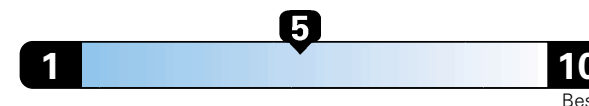

This vehicle emits 371 grams CO2 per mile. The best emits 0 grams per mile (tailpipe only). Producing and distributing fuel also creates emissions; learn more at fuel economy.gov.

Actual results will vary for many reasons, including driving conditions and how you drive and maintain your vehicle. The average new vehicle gets 27 MPG and cost $7,000 to fuel over 5 years. Cost estimates are based on 15,000 miles per year at $2.55 per gallon. MPGe is miles per gasoline gallon equivalent. Vehicle emissions are a significant cause of climate change and smog.

fuel economy.gov

Calculate personalized estimates and compare vehicles

Smartphone QR Code™

GOVERNMENT 5-STAR SAFETY RATINGS

This vehicle has not been rated by the government for frontal crash, side crash or rollover risk.

Source: National Highway Traffic Safety Administration (NHTSA)
www.safercar.gov or 1-888-327-4236

PARTS CONTENT INFORMATION

FOR VEHICLES IN THIS CARLINE:
U.S./CANADIAN PARTS CONTENT: 14%
MAJOR SOURCES OF FOREIGN PARTS CONTENT:

ITALY : 63%

NOTE: PARTS CONTENT DOES NOT INCLUDE FINAL ASSEMBLY, DISTRIBUTION, OR OTHER NON-PARTS COSTS.

FOR THIS VEHICLE:

FINAL ASSEMBLY POINT:

MELFI, ITALY

COUNTRY OF ORIGIN:

ENGINE: UNITED STATES

TRANSMISSION: UNITED STATES

VEHICLE PROTECTION
A PRODUCT OF FCA US LLC

Ask for Mopar Vehicle Protection for your vehicle. We Built It. We Back It.