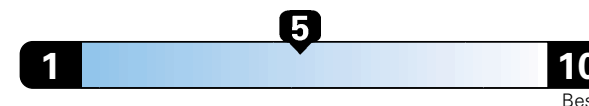

2019 MODEL YEAR

Jeep RENEGADE LATITUDE 4X4

For more information visit: www.jeep.com
or call 1-877-IAM-JEEP

FCA US LLC

THIS VEHICLE IS MANUFACTURED TO MEET SPECIFIC UNITED STATES REQUIREMENTS. THIS VEHICLE IS NOT MANUFACTURED FOR SALE OR REGISTRATION OUTSIDE OF THE UNITED STATES.

MANUFACTURER'S SUGGESTED RETAIL PRICE OF THIS MODEL INCLUDING DEALER PREPARATION

Base Price: $25,375

JEOP RENEGADE LATITUDE 4X4

Exterior Color: Jetset Blue Clear-Coat Exterior Paint

Interior Color: Black Interior Colors

Interior: Premium Cloth Bucket Seats

Engine: 1.3L I4 Turbo MAir DI Engine w/ESS

Transmission: 9-Speed Automatic Transmission

STANDARD EQUIPMENT (UNLESS REPLACED BY OPTIONAL EQUIPMENT)

FUNCTIONAL/SAFETY FEATURES

- Advanced Multistage Front Airbags
- Supplemental Side-Curtain Front and Rear Airbags
- Supplemental Front Seat-Mounted Side Airbags
- Driver Inflatable Knee-Bolster Airbag
- 4-Wheel Disc Anti-Lock Brakes
- ParkView® Rear Back-Up Camera
- Electric Park Brake
- Electronic Stability Control
- Electronic Roll Mitigation
- Selec-Terrain® System
- All Speed Traction Control
- Push-Button Start
- Cruise Control
- Electric Power Steering
- Capless Fuel-Fill
- Daytime Running Lamp System
- Hill Start Assist
- Tire Pressure Monitoring Display
- Rear Window Wiper / Washer

INTERIOR FEATURES