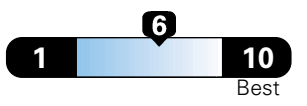

Smog Rating (tailpipe only)

This vehicle emits 348 grams CO2 per mile. The best emits 0 grams per mile (tailpipe only). Producing and distributing fuel also creates emissions; learn more at fuelconomy.gov.

Actual results will vary for many reasons, including driving conditions and how you drive and maintain your vehicle. The average new vehicle gets 27 MPG and cost $7,000 to fuel over 5 years. Cost estimates are based on 15,000 miles per year at $2.55 per gallon. MPGe is miles per gasoline gallon equivalent. Vehicle emissions are a significant cause of climate change and smog.

fuelconomy.gov

Calculate personalized estimates and compare vehicles