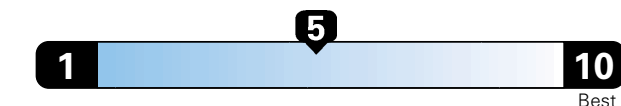

2019 MODEL YEAR

Jeep RENEGADE LATITUDE 4X4

For more information visit: www.jeep.com
or call 1-877-IAM-JEEP

FCA US LLC

THIS VEHICLE IS MANUFACTURED TO MEET SPECIFIC UNITED STATES REQUIREMENTS. THIS VEHICLE IS NOT MANUFACTURED FOR SALE OR REGISTRATION OUTSIDE OF THE UNITED STATES.

MANUFACTURER'S SUGGESTED RETAIL PRICE OF THIS MODEL INCLUDING DEALER PREPARATION

Base Price: $25,375

JEOP RENEGADE LATITUDE 4X4
Exterior Color: Colorado Red Clear-Coat Exterior Paint
Interior Color: Black Interior Colors
Interior: Premium Cloth Bucket Seats
Engine: 1.3L I4 Turbo MAir DI Engine w/ESS
Transmission: 9-Speed Automatic Transmission

STANDARD EQUIPMENT (UNLESS REPLACED BY OPTIONAL EQUIPMENT)

FUNCTIONAL/SAFETY FEATURES
Advanced Multistage Front Airbags
Supplemental Side-Curtain Front and Rear Airbags
Supplemental Front Seat-Mounted Side Airbags
Driver Inflatable Knee-Bolster Airbag
4-Wheel Disc Anti-Lock Brakes
ParkView® Rear Back-Up Camera
Electric Park Brake
Electronic Stability Control
Electronic Roll Mitigation
Selec-Terrain® System
All Speed Traction Control
Push-Button Start
Cruise Control
Electric Power Steering
Capless Fuel-Fill
Daytime Running Lamp System
Hill Start Assist
Tire Pressure Monitoring Display
Rear Window Wiper / Washer