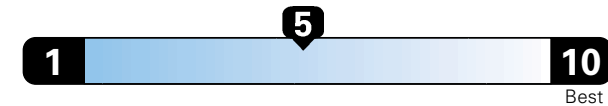

2019 MODEL YEAR

Jeep RENEGADE LIMITED 4X4

For more information visit: www.jeep.com
or call 1-877-IAM-JEEP

FCA US LLC

THIS VEHICLE IS MANUFACTURED TO MEET SPECIFIC UNITED STATES REQUIREMENTS. THIS VEHICLE IS NOT MANUFACTURED FOR SALE OR REGISTRATION OUTSIDE OF THE UNITED STATES.

MANUFACTURER'S SUGGESTED RETAIL PRICE OF THIS MODEL INCLUDING DEALER PREPARATION

Base Price: $27,895

JEOP RENEGADE LIMITED 4X4
Exterior Color: Alpine White Clear-Coat Exterior Paint
Interior Color: Black Interior Colors
Interior: Leather-Trimmed Bucket Seats
Engine: 1.3L I4 Turbo MAir DI Engine w/ESS
Transmission: 9-Speed Automatic Transmission

STANDARD EQUIPMENT (UNLESS REPLACED BY OPTIONAL EQUIPMENT)

FUNCTIONAL/SAFETY FEATURES
Advanced Multistage Front Airbags
Supplemental Side-Curtain Front and Rear Airbags
Supplemental Front Seat-Mounted Side Airbags
ParkView® Rear Back-Up Camera
Push-Button Start
Keyless Entry with Panic Alarm
Remote-Start System
Rain-Sensitive Windshield Wipers
4-Wheel Disc Anti-Lock Brakes
Electronic Stability Control
Electronic Roll Mitigation
Selec-Terrain® System
All Speed Traction Control
Stop-Start Multiple VSM System
Capless Fuel-Fill
Daytime Running Lamp System
Tire Pressure Monitoring Display
Windshield Wiper De-Icer
Hill Start Assist