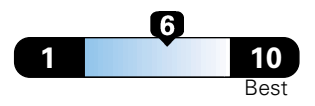

Smog Rating (tailpipe only)

This vehicle emits 348 grams CO2 per mile. The best emits 0 grams per mile (tailpipe only). Producing and distributing fuel also creates emissions; learn more at fuel economy.gov.

Actual results will vary for many reasons, including driving conditions and how you drive and maintain your vehicle. The average new vehicle gets 27 MPG and cost $7,000 to fuel over 5 years. Cost estimates are based on 15,000 miles per year at $2.55 per gallon. MPGe is miles per gasoline gallon equivalent. Vehicle emissions are a significant cause of climate change and smog.

fuel economy.gov

Calculate personalized estimates and compare vehicles