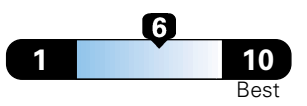

Smog Rating (tailpipe only)

This vehicle emits 348 grams CO2 per mile. The best emits 0 grams per mile (tailpipe only). Producing and distributing fuel also creates emissions; learn more at fuel economy.gov.

Actual results will vary for many reasons, including driving conditions and how you drive and maintain your vehicle. The average new vehicle gets 27 MPG and cost $7,000 to fuel over 5 years. Cost estimates are based on 15,000 miles per year at $2.55 per gallon. MPGe is miles per gasoline gallon equivalent. Vehicle emissions are a significant cause of climate change and smog.

fuel economy.gov

Calculate personalized estimates and compare vehicles