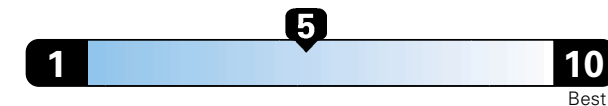

2019 MODEL YEAR

Jeep RENEGADE LIMITED 4X4

For more information visit: www.jeep.com
or call 1-877-IAM-JEEP

FCA US LLC

THIS VEHICLE IS MANUFACTURED TO MEET SPECIFIC UNITED STATES REQUIREMENTS. THIS VEHICLE IS NOT MANUFACTURED FOR SALE OR REGISTRATION OUTSIDE OF THE UNITED STATES.

MANUFACTURER'S SUGGESTED RETAIL PRICE OF THIS MODEL INCLUDING DEALER PREPARATION

Base Price: $27,895

JEOP RENEGADE LIMITED 4X4

Exterior Color: Glacier Metallic Exterior Paint

Interior Color: Black Interior Colors

Interior: Leather-Trimmed Bucket Seats

Engine: 1.3L I4 Turbo MAir DI Engine w/ESS

Transmission: 9-Speed Automatic Transmission

STANDARD EQUIPMENT (UNLESS REPLACED BY OPTIONAL EQUIPMENT)

FUNCTIONAL/SAFETY FEATURES

- Advanced Multistage Front Airbags
- Supplemental Side-Curtain Front and Rear Airbags
- Supplemental Front Seat-Mounted Side Airbags
- ParkView® Rear Back-Up Camera
- Push-Button Start
- Keyless Entry with Panic Alarm
- Remote-Start System
- Rain-Sensitive Windshield Wipers
- 4-Wheel Disc Anti-Lock Brakes
- Electronic Stability Control
- Electronic Roll Mitigation
- Selec-Terrain® System
- All Speed Traction Control
- Stop-Start Multiple VSM System
- Capless Fuel-Fill
- Daytime Running Lamp System
- Tire Pressure Monitoring Display
- Windshield Wiper De-Icer
- Hill Start Assist

INTERIOR FEATURES