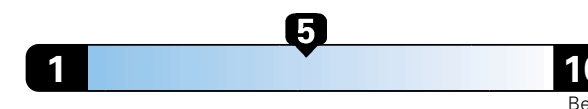

This vehicle emits 371 grams CO2 per mile. The best emits 0 grams per mile (tailpipe only). Producing and distributing fuel also creates emissions; learn more at fuel economy.gov.

Smog Rating (tailpipe only)