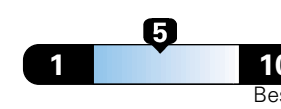

2019 MODEL YEAR

Jeep® RENEGADE LATITUDE 4X4

THIS VEHICLE IS MANUFACTURED TO MEET SPECIFIC UNITED STATES REQUIREMENTS. THIS VEHICLE IS NOT MANUFACTURED FOR SALE OR REGISTRATION OUTSIDE OF THE UNITED STATES.

MANUFACTURER'S SUGGESTED RETAIL PRICE OF THIS MODEL INCLUDING DEALER PREPARATION

Base Price: $25,375

JEEP RENEGADE LATITUDE 4X4

Exterior Color: Alpine White Clear-Coat Exterior Paint

Interior Color: Black Interior Colors

Interior: Deluxe Cloth High-Back Bucket Seats

Engine: 2.4L I4 Zero Evap M-Air Engine

Transmission: 9-Speed Automatic Transmission

STANDARD EQUIPMENT (UNLESS REPLACED BY OPTIONAL EQUIPMENT)

FUNCTIONAL/SAFETY FEATURES

- Advanced Multistage Front Airbags
- Supplemental Side-Curtain Front and Rear Airbags
- Supplemental Front Seat-Mounted Side Airbags
- Driver Inflatable Knee-Bolster Airbag
- 4-Wheel Disc Anti-Lock Brakes
- ParkView® Rear Back-Up Camera
- Electric Park Brake
- Electronic Stability Control
- Electronic Roll Mitigation
- Selec-Terrain® System
- All Speed Traction Control
- Push-Button Start
- Cruise Control
- Electric Power Steering
- Capless Fuel-Fill
- Daytime Running Lamp System
- Hill Start Assist
- Tire Pressure Monitoring Display
- Rear Window Wiper / Washer

INTERIOR FEATURES