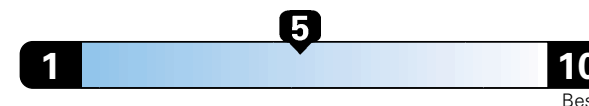

Deluxe Cloth High-Back Bucket Seats

Altitude Edition

Black Accent Stitching

Gloss Black Exterior Accents

Exterior Mirrors with Supplemental Signals

Leather-Wrapped Steering Wheel

Premium Door Trim Panel

Cold Weather Group $745

All-Season Floor Mats

Heated Front Seats

Heated Steering Wheel

Rain-Sensitive Windshield Wipers

Windshield Wiper De-Icer

Passive Entry Remote-Start Package

Remote-Start System

Keyless Entry with Panic Alarm

Popular Equipment Group $595

115-Volt Auxiliary Power Outlet

40 / 20 / 40 Rear Seat with Trunk Pass-Thru

Power 4-Way Lumbar Adjustable Driver Seat

Power 8-Way Adjustable Driver Seat

Auto-Dimming Rear View Mirror

Gloss Black Steering Wheel Bezel

Destination Charge $1,495

TOTAL PRICE: * $29,600

WARRANTY COVERAGE

5-year or 60,000-mile Powertrain Limited Warranty.

3-year or 36,000-mile Basic Limited Warranty.

Ask Dealer for a copy of the limited warranties or

see your owner's manual for details.

5 YEAR / 60,000 MILE

POWERTRAIN WARRANTY

Fuel Economy and Environment

Gasoline Vehicle

Fuel Economy These estimates reflect new EPA methods beginning with 2017 models.

24 MPG
combined city/hwy

21 city

29 highway

Small SUV 4WD range from 18 to 120 MPGe. The best vehicle rates 136 MPGe.

4.2 gallons per 100 miles

You spend

$1,000

in fuel costs over 5 years compared to the average new vehicle.

Annual fuel cost

$1,600

Fuel Economy & Greenhouse Gas Rating (tailpipe only)