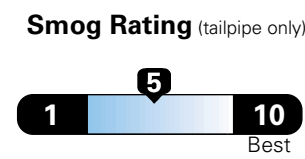

This vehicle emits 371 grams CO2 per mile. The best emits 0 grams per mile (tailpipe only). Producing and distributing fuel also creates emissions; learn more at fuelconomy.gov.

Actual results will vary for many reasons, including driving conditions and how you drive and maintain your vehicle. The average new vehicle gets 27 MPG and cost $7,000 to fuel over 5 years. Cost estimates are based on 15,000 miles per year at $2.55 per gallon. MPGe is miles per gasoline gallon equivalent. Vehicle emissions are a significant cause of climate change and smog.

fuelconomy.gov

Calculate personalized estimates and compare vehicles