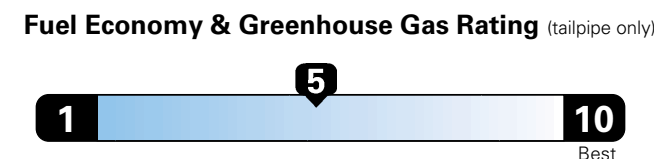

This vehicle emits 371 grams CO2 per mile. The best emits 0 grams per mile (tailpipe only). Producing and distributing fuel also creates emissions; learn more at fuelconomy.gov.

Actual results will vary for many reasons, including driving conditions and how you drive and maintain your vehicle. The average new vehicle gets 27 MPG and cost $7,000 to fuel over 5 years. Cost estimates are based on 15,000 miles per year at $2.55 per gallon. MPGe is miles per gasoline gallon equivalent. Vehicle emissions are a significant cause of climate change and smog.

fuelconomy.gov

Calculate personalized estimates and compare vehicles

GOVERNMENT 5-STAR SAFETY RATINGS

This vehicle has not been rated by the government for frontal crash, side crash or rollover risk.

Source: National Highway Traffic Safety Administration (NHTSA)
www.safercar.gov or 1-888-327-4236

PARTS CONTENT INFORMATION

FOR VEHICLES IN THIS CARLINE:
U.S./CANADIAN PARTS CONTENT: 14%
MAJOR SOURCES OF FOREIGN PARTS CONTENT:

ITALY : 63%
NOTE: PARTS CONTENT DOES NOT INCLUDE FINAL ASSEMBLY, DISTRIBUTION, OR OTHER NON-PARTS COSTS.

FOR THIS VEHICLE:
FINAL ASSEMBLY POINT:
MELFI, ITALY
COUNTRY OF ORIGIN:
ENGINE: UNITED STATES
TRANSMISSION: UNITED STATES

VEHICLE PROTECTION
A PRODUCT OF FCA US LLC

Ask for Mopar Vehicle Protection for your vehicle. We Built It. We Back It.