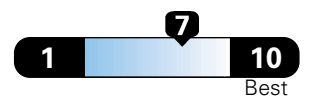

4.2 gallons per 100 miles

**You spend
\$1,000
in fuel costs
over 5 years
compared to the
average new vehicle.**

**Annual fuel cost
\$1,600**

Fuel Economy & Greenhouse Gas Rating (tailpipe only)

Smog Rating (tailpipe only)