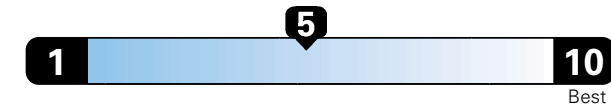

2019 MODEL YEAR

Jeep RENEGADE LATITUDE 4X4

For more information visit: www.jeep.com
or call 1-877-IAM-JEEP

FCA US LLC

THIS VEHICLE IS MANUFACTURED TO MEET SPECIFIC UNITED STATES REQUIREMENTS. THIS VEHICLE IS NOT MANUFACTURED FOR SALE OR REGISTRATION OUTSIDE OF THE UNITED STATES.

MANUFACTURER'S SUGGESTED RETAIL PRICE OF THIS MODEL INCLUDING DEALER PREPARATION

Base Price: $25,375

JEOP RENEGADE LATITUDE 4X4
Exterior Color: Alpine White Clear-Coat Exterior Paint
Interior Color: Black / Ski Grey Interior Colors
Interior: Premium Cloth Bucket Seats
Engine: 2.4L I4 Zero Evap M-Air Engine
Transmission: 9-Speed Automatic Transmission

STANDARD EQUIPMENT (UNLESS REPLACED BY OPTIONAL EQUIPMENT)
FUNCTIONAL/SAFETY FEATURES

- Advanced Multistage Front Airbags
- Supplemental Side-Curtain Front and Rear Airbags
- Supplemental Front Seat-Mounted Side Airbags
- Driver Inflatable Knee-Bolster Airbag
- 4-Wheel Disc Anti-Lock Brakes
- ParkView® Rear Back-Up Camera
- Electric Park Brake
- Electronic Stability Control
- Electronic Roll Mitigation
- Selec-Terrain® System
- All Speed Traction Control
- Push-Button Start
- Cruise Control
- Electric Power Steering
- Capless Fuel-Fill
- Daytime Running Lamp System
- Hill Start Assist
- Tire Pressure Monitoring Display
- Rear Window Wiper / Washer

INTERIOR FEATURES