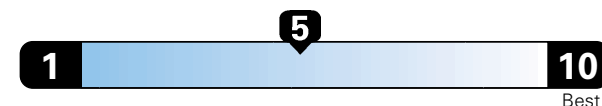

MANUFACTURER'S SUGGESTED RETAIL PRICE OF THIS MODEL INCLUDING DEALER PREPARATION

Base Price: \$25,375

JEOP RENEGADE LATITUDE 4X4
Exterior Color: Jetset Blue Clear-Coat Exterior Paint
Interior Color: Black Interior Colors
Interior: Premium Cloth Bucket Seats
Engine: 2.4L I4 Zero Evap M-Air Engine
Transmission: 9-Speed Automatic Transmission

Fuel Economy and Environment

Gasoline Vehicle

Fuel Economy These estimates reflect new EPA methods beginning with 2017 models.
24 MPG
 combined city/hwy
 21 city 29 highway
 4.2 gallons per 100 miles

Small SUV 4WD range from 18 to 120 MPGe. The best vehicle rates 136 MPGe.

You spend \$1,000 in fuel costs over 5 years compared to the average new vehicle.

Annual fuel cost \$1,600

Fuel Economy & Greenhouse Gas Rating (tailpipe only)

Smog Rating (tailpipe only)

This vehicle emits 371 grams CO2 per mile. The best emits 0 grams per mile (tailpipe only). Producing and distributing fuel also creates emissions; learn more at fuel economy.gov.