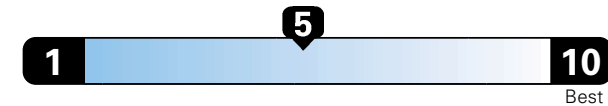

For more information visit: www.jeep.com
 or call 1-877-IAM-JEEP

FCA US LLC

Fuel Economy and Environment

Gasoline Vehicle

Fuel Economy These estimates reflect new EPA methods beginning with 2017 models.
24 MPG
 combined city/hwy
4.2 gallons per 100 miles
 21 city 29 highway

Small SUV 4WD range from 18 to 120 MPGe. The best vehicle rates 136 MPGe.

You spend \$1,000
 in fuel costs over 5 years compared to the average new vehicle.

Annual fuel cost \$1,600

Fuel Economy & Greenhouse Gas Rating (tailpipe only)