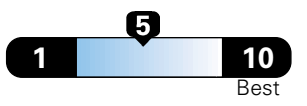

Smog Rating (tailpipe only)

This vehicle emits 371 grams CO2 per mile. The best emits 0 grams per mile (tailpipe only). Producing and distributing fuel also creates emissions; learn more at fuelconomy.gov.

Actual results will vary for many reasons, including driving conditions and how you drive and maintain your vehicle. The average new vehicle gets 27 MPG and cost $7,000 to fuel over 5 years. Cost estimates are based on 15,000 miles per year at $2.55 per gallon. MPGe is miles per gasoline gallon equivalent. Vehicle emissions are a significant cause of climate change and smog.

fuelconomy.gov

Calculate personalized estimates and compare vehicles