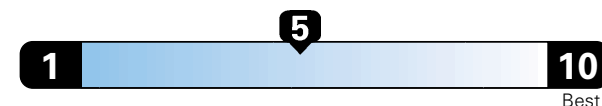

2019 MODEL YEAR

Jeep RENEGADE LATITUDE 4X4

For more information visit: www.jeep.com
or call 1-877-IAM-JEEP

FCA US LLC

THIS VEHICLE IS MANUFACTURED TO MEET SPECIFIC UNITED STATES REQUIREMENTS. THIS VEHICLE IS NOT MANUFACTURED FOR SALE OR REGISTRATION OUTSIDE OF THE UNITED STATES.

MANUFACTURER'S SUGGESTED RETAIL PRICE OF THIS MODEL INCLUDING DEALER PREPARATION

Base Price: $25,375

JEOP RENEGADE LATITUDE 4X4

Exterior Color: Jetset Blue Clear-Coat Exterior Paint

Interior Color: Black Interior Colors

Interior: Deluxe Cloth High-Back Bucket Seats

Engine: 2.4L I4 Zero Evap M-Air Engine

Transmission: 9-Speed Automatic Transmission

STANDARD EQUIPMENT (UNLESS REPLACED BY OPTIONAL EQUIPMENT)

FUNCTIONAL/SAFETY FEATURES

- Advanced Multistage Front Airbags
- Supplemental Side-Curtain Front and Rear Airbags
- Supplemental Front Seat-Mounted Side Airbags
- Driver Inflatable Knee-Bolster Airbag
- 4-Wheel Disc Anti-Lock Brakes
- ParkView® Rear Back-Up Camera
- Electric Park Brake
- Electronic Stability Control
- Electronic Roll Mitigation
- Selec-Terrain® System
- All Speed Traction Control
- Push-Button Start
- Cruise Control
- Electric Power Steering
- Capless Fuel-Fill
- Daytime Running Lamp System
- Hill Start Assist
- Tire Pressure Monitoring Display
- Rear Window Wiper / Washer

INTERIOR FEATURES