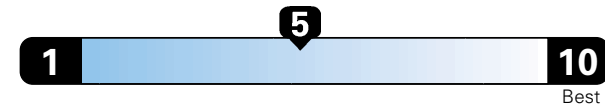

2019 MODEL YEAR

Jeep RENEGADE LATITUDE 4X4

For more information visit: www.jeep.com
or call 1-877-IAM-JEEP

FCA US LLC

THIS VEHICLE IS MANUFACTURED TO MEET SPECIFIC UNITED STATES REQUIREMENTS. THIS VEHICLE IS NOT MANUFACTURED FOR SALE OR REGISTRATION OUTSIDE OF THE UNITED STATES.

MANUFACTURER'S SUGGESTED RETAIL PRICE OF THIS MODEL INCLUDING DEALER PREPARATION

Base Price: $25,375

JEOP RENEGADE LATITUDE 4X4
Exterior Color: Alpine White Clear-Coat Exterior Paint
Interior Color: Black Interior Colors
Interior: Deluxe Cloth High-Back Bucket Seats
Engine: 2.4L I4 Zero Evap M-Air Engine
Transmission: 9-Speed Automatic Transmission

STANDARD EQUIPMENT (UNLESS REPLACED BY OPTIONAL EQUIPMENT)
FUNCTIONAL/SAFETY FEATURES

Advanced Multistage Front Airbags
Supplemental Side-Curtain Front and Rear Airbags
Supplemental Front Seat-Mounted Side Airbags
Driver Inflatable Knee-Bolster Airbag
4-Wheel Disc Anti-Lock Brakes
ParkView® Rear Back-Up Camera
Electric Park Brake
Electronic Stability Control
Electronic Roll Mitigation
Selec-Terrain® System
All Speed Traction Control
Push-Button Start
Cruise Control
Electric Power Steering
Capless Fuel-Fill
Daytime Running Lamp System
Hill Start Assist
Tire Pressure Monitoring Display
Rear Window Wiper / Washer