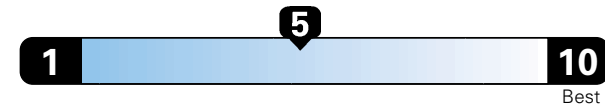

2019 MODEL YEAR

Jeep® RENEGADE LATITUDE 4X4

THIS VEHICLE IS MANUFACTURED TO MEET SPECIFIC UNITED STATES REQUIREMENTS. THIS VEHICLE IS NOT MANUFACTURED FOR SALE OR REGISTRATION OUTSIDE OF THE UNITED STATES.

MANUFACTURER'S SUGGESTED RETAIL PRICE OF THIS MODEL INCLUDING DEALER PREPARATION

Base Price: $25,375