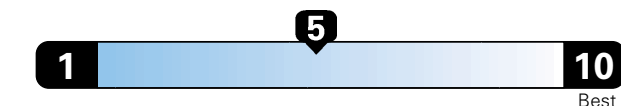

2019 MODEL YEAR

Jeep RENEGADE LATITUDE 4X4

For more information visit: www.jeep.com
or call 1-877-IAM-JEEP

FCA US LLC

THIS VEHICLE IS MANUFACTURED TO MEET SPECIFIC UNITED STATES REQUIREMENTS. THIS VEHICLE IS NOT MANUFACTURED FOR SALE OR REGISTRATION OUTSIDE OF THE UNITED STATES.

MANUFACTURER'S SUGGESTED RETAIL PRICE OF THIS MODEL INCLUDING DEALER PREPARATION

Base Price: $25,375

JEOP RENEGADE LATITUDE 4X4

Exterior Color: Glacier Metallic Exterior Paint

Interior Color: Black Interior Colors

Interior: Premium Cloth Bucket Seats

Engine: 2.4L I4 Zero Evap M-Air Engine

Transmission: 9-Speed Automatic Transmission

STANDARD EQUIPMENT (UNLESS REPLACED BY OPTIONAL EQUIPMENT)
FUNCTIONAL/SAFETY FEATURES

- Advanced Multistage Front Airbags
- Supplemental Side-Curtain Front and Rear Airbags
- Supplemental Front Seat-Mounted Side Airbags
- Driver Inflatable Knee-Bolster Airbag
- 4-Wheel Disc Anti-Lock Brakes
- ParkView® Rear Back-Up Camera
- Electric Park Brake
- Electronic Stability Control
- Electronic Roll Mitigation
- Selec-Terrain® System
- All Speed Traction Control
- Push-Button Start
- Cruise Control
- Electric Power Steering
- Capless Fuel-Fill
- Daytime Running Lamp System
- Hill Start Assist
- Tire Pressure Monitoring Display
- Rear Window Wiper / Washer

INTERIOR FEATURES

- Uconnect® 4 with 7-Inch Display
- SiriusXM® with 1-Year Radio Sub Call 800-643-2112
- Apple CarPlay®
- Google Android Auto™
- Media Hub (USB, Aux)
- Integrated Voice Command with Bluetooth®
- 6-Speakers
- Electronic Vehicle Information Center
- A/C Auto Temperature Control with Dual Zone Control
- Premium-Wrapped Steering Wheel
- Steering Wheel Mounted Audio Controls
- Tilt / Telescope Steering Column
- Manual 6-Way Adjustable Driver Seat
- Manual 4-Way Adjustable Front Passenger Seat