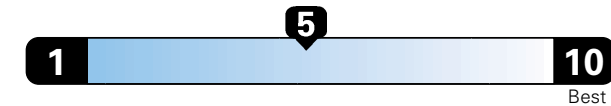

2019 MODEL YEAR

Jeep RENEGADE LATITUDE 4X4

THIS VEHICLE IS MANUFACTURED TO MEET SPECIFIC UNITED STATES REQUIREMENTS. THIS VEHICLE IS NOT MANUFACTURED FOR SALE OR REGISTRATION OUTSIDE OF THE UNITED STATES.

MANUFACTURER'S SUGGESTED RETAIL PRICE OF THIS MODEL INCLUDING DEALER PREPARATION

Base Price: $25,375