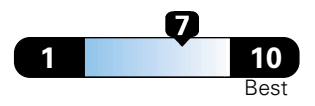

Smog Rating (tailpipe only)

This vehicle emits 371 grams CO2 per mile. The best emits 0 grams per mile (tailpipe only). Producing and distributing fuel also creates emissions; learn more at fuel economy.gov.

Actual results will vary for many reasons, including driving conditions and how you drive and maintain your vehicle. The average new vehicle gets 27 MPG and cost $7,000 to fuel over 5 years. Cost estimates are based on 15,000 miles per year at $2.55 per gallon. MPGe is miles per gasoline gallon equivalent. Vehicle emissions are a significant cause of climate change and smog.

fuel economy.gov

Calculate personalized estimates and compare vehicles