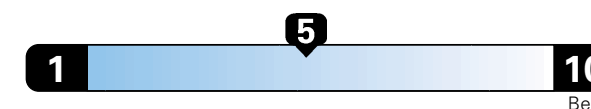

2019 MODEL YEAR

Jeep® RENEGADE LATITUDE 4X4

THIS VEHICLE IS MANUFACTURED TO MEET SPECIFIC UNITED STATES REQUIREMENTS. THIS VEHICLE IS NOT MANUFACTURED FOR SALE OR REGISTRATION OUTSIDE OF THE UNITED STATES.

MANUFACTURER'S SUGGESTED RETAIL PRICE OF THIS MODEL INCLUDING DEALER PREPARATION

Base Price: $25,625

JEEP RENEGADE LATITUDE 4X4

Exterior Color: Alpine White Clear-Coat Exterior Paint

Interior Color: Black Interior Colors

Interior: Deluxe Cloth High-Back Bucket Seats

Engine: 2.4L I4 Zero Evap M-Air Engine

Transmission: 9-Speed Automatic Transmission

STANDARD EQUIPMENT (UNLESS REPLACED BY OPTIONAL EQUIPMENT)

FUNCTIONAL/SAFETY FEATURES

- Advanced Multistage Front Airbags
- Supplemental Side-Curtain Front and Rear Airbags
- Supplemental Front Seat-Mounted Side Airbags
- Driver Inflatable Knee-Bolster Airbag
- 4-Wheel Disc Anti-Lock Brakes
- ParkView® Rear Back-Up Camera
- Electric Park Brake
- Electronic Stability Control
- Electronic Roll Mitigation
- Selec-Terrain® System
- All Speed Traction Control
- Push-Button Start
- Cruise Control
- Electric Power Steering
- Capless Fuel-Fill
- Daytime Running Lamp System
- Hill Start Assist
- Tire Pressure Monitoring Display
- Rear Window Wiper / Washer

INTERIOR FEATURES