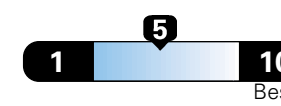

Actual results will vary for many reasons, including driving conditions and how you drive and maintain your vehicle. The average new vehicle gets 27 MPG and cost $7,000 to fuel over 5 years. Cost estimates are based on 15,000 miles per year at $2.55 per gallon. MPGe is miles per gasoline gallon equivalent. Vehicle emissions are a significant cause of climate change and smog.

fuel economy.gov

Calculate personalized estimates and compare vehicles