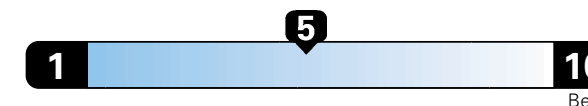

Small SUV 4WD range from 18 to 120 MPGe. The best vehicle rates 136 MPGe.

You spend \$1,000
in fuel costs over 5 years compared to the average new vehicle.

Annual fuel cost \$1,600

Fuel Economy & Greenhouse Gas Rating (tailpipe only)