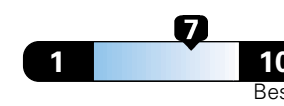

Actual results will vary for many reasons, including driving conditions and how you drive and maintain your vehicle. The average new vehicle gets 27 MPG and cost $7,000 to fuel over 5 years. Cost estimates are based on 15,000 miles per year at $2.55 per gallon. MPGe is miles per gasoline gallon equivalent. Vehicle emissions are a significant cause of climate change and smog.

fuel economy.gov

Calculate personalized estimates and compare vehicles