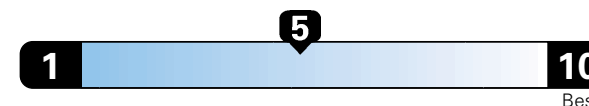

This vehicle emits 371 grams CO2 per mile. The best emits 0 grams per mile (tailpipe only). Producing and distributing fuel also creates emissions; learn more at fuel economy.gov.

Actual results will vary for many reasons, including driving conditions and how you drive and maintain your vehicle. The average new vehicle gets 27 MPG and cost $7,000 to fuel over 5 years. Cost estimates are based on 15,000 miles per year at $2.55 per gallon. MPGe is miles per gasoline gallon equivalent. Vehicle emissions are a significant cause of climate change and smog.

fuel economy.gov

Calculate personalized estimates and compare vehicles

Smartphone
QR Code™

GOVERNMENT 5-STAR SAFETY RATINGS

This vehicle has not been rated by the government for frontal crash, side crash or rollover risk.

Source: National Highway Traffic Safety Administration (NHTSA)
www.safercar.gov or 1-888-327-4236

PARTS CONTENT INFORMATION

FOR VEHICLES IN THIS CARLINE:
U.S./CANADIAN PARTS CONTENT: 14%
MAJOR SOURCES OF FOREIGN PARTS CONTENT:

ITALY : 63%

NOTE: PARTS CONTENT DOES NOT INCLUDE FINAL ASSEMBLY, DISTRIBUTION, OR OTHER NON-PARTS COSTS.

FOR THIS VEHICLE:

FINAL ASSEMBLY POINT:

MELFI, ITALY

COUNTRY OF ORIGIN:

ENGINE: UNITED STATES

TRANSMISSION: UNITED STATES

VEHICLE PROTECTION
A PRODUCT OF FCA US LLC

Ask for Mopar Vehicle Protection for your vehicle. We Built It. We Back It.