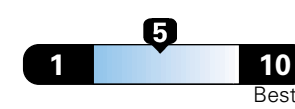

Fuel Economy and Environment

Gasoline Vehicle

Fuel Economy These estimates reflect new EPA methods beginning with 2017 models.

24 MPG
combined city/hwy

21 city

29 highway

Small SUV 4WD range from 18 to 120 MPGe. The best vehicle rates 136 MPGe.

4.2 gallons per 100 miles

You spend \$1,000
in fuel costs over 5 years compared to the average new vehicle.

Annual fuel Cost \$1,600

Fuel Economy & Greenhouse Gas Rating (tailpipe only)

Smog Rating (tailpipe only)