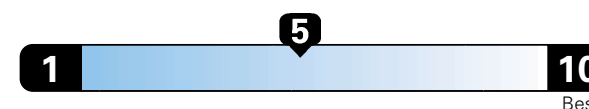

MANUFACTURER'S SUGGESTED RETAIL PRICE OF THIS MODEL INCLUDING DEALER PREPARATION

Base Price: \$25,375

JEOP RENEGADE LATITUDE 4X4

Exterior Color: Black Clear-Coat Exterior Paint

Interior Color: Black Interior Colors

Fuel Economy and Environment

Gasoline Vehicle

Fuel Economy These estimates reflect new EPA methods beginning with 2017 models.

24 MPG
combined city/hwy

21 city

29 highway

Small SUV 4WD range from 18 to 120 MPGe. The best vehicle rates 136 MPGe.

4.2 gallons per 100 miles

You spend \$1,000
in fuel costs over 5 years compared to the average new vehicle.

Annual fuel Cost \$1,600

Fuel Economy & Greenhouse Gas Rating (tailpipe only)

Smog Rating (tailpipe only)