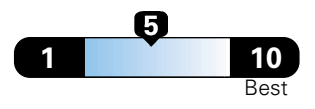

Smog Rating (tailpipe only)

This vehicle emits 371 grams CO2 per mile. The best emits 0 grams per mile (tailpipe only). Producing and distributing fuel also creates emissions; learn more at fuel economy.gov.

Actual results will vary for many reasons, including driving conditions and how you drive and maintain your vehicle. The average new vehicle gets 27 MPG and cost $7,000 to fuel over 5 years. Cost estimates are based on 15,000 miles per year at $2.55 per gallon. MPGe is miles per gasoline gallon equivalent. Vehicle emissions are a significant cause of climate change and smog.

fuel economy.gov

Calculate personalized estimates and compare vehicles