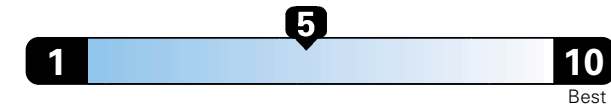

MANUFACTURER'S SUGGESTED RETAIL PRICE OF THIS MODEL INCLUDING DEALER PREPARATION

Base Price: \$25,625

JEOP RENEGADE LATITUDE 4X4
Exterior Color: Bikini Metallic Clear-Coat Exterior Paint
Interior Color: Black Interior Colors
Interior: Premium Cloth Bucket Seats
Engine: 2.4L I4 Zero Evap M-Air Engine
Transmission: 9-Speed Automatic Transmission
STANDARD EQUIPMENT (UNLESS REPLACED BY OPTIONAL EQUIPMENT)
 FUNCTIONAL/SAFETY FEATURES

For more information visit: www.jeep.com
 or call 1-877-IAM-JEEP

FCA US LLC

Fuel Economy and Environment

Gasoline Vehicle

Fuel Economy These estimates reflect new EPA methods beginning with 2017 models.
24 MPG
 combined city/hwy
4.2 gallons per 100 miles
 21 city 29 highway

Small SUV 4WD range from 18 to 120 MPGe. The best vehicle rates 136 MPGe.

You spend \$1,000
 in fuel costs over 5 years compared to the average new vehicle.

Annual fuel cost \$1,600

Fuel Economy & Greenhouse Gas Rating (tailpipe only)