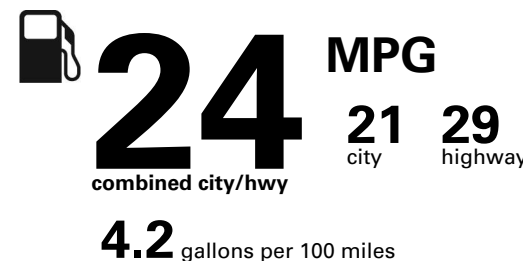

For more information visit: www.jeep.com
or call 1-877-IAM-JEEP

FCA US LLC

Fuel Economy and Environment

Gasoline Vehicle

Fuel Economy These estimates reflect new EPA methods beginning with 2017 models.

Small SUV 4WD range from 18 to 120 MPGe. The best vehicle rates 136 MPGe.

You spend \$1,000 in fuel costs over 5 years compared to the average new vehicle.

Annual fuel cost \$1,600

Fuel Economy & Greenhouse Gas Rating (tailpipe only)

Smog Rating (tailpipe only)

This vehicle emits 371 grams CO2 per mile. The best emits 0 grams per mile (tailpipe only). Producing and distributing fuel also creates emissions; learn more at fuelconomy.gov.