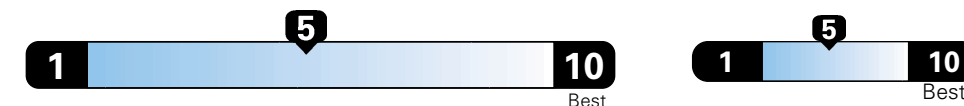

This vehicle emits 371 grams CO2 per mile. The best emits 0 grams per mile (tailpipe only). Producing and distributing fuel also creates emissions; learn more at fuelconomy.gov.

Actual results will vary for many reasons, including driving conditions and how you drive and maintain your vehicle. The average new vehicle gets 27 MPG and cost $7,000 to fuel over 5 years. Cost estimates are based on 15,000 miles per year at $2.55 per gallon. MPGe is miles per gasoline gallon equivalent. Vehicle emissions are a significant cause of climate change and smog.

fuelconomy.gov

Calculate personalized estimates and compare vehicles

GOVERNMENT 5-STAR SAFETY RATINGS

This vehicle has not been rated by the government for frontal crash, side crash or rollover risk.

Source: National Highway Traffic Safety Administration (NHTSA)
www.safercar.gov or 1-888-327-4236

PARTS CONTENT INFORMATION

FOR VEHICLES IN THIS CARLINE:
U.S./CANADIAN PARTS CONTENT: 14%
MAJOR SOURCES OF FOREIGN PARTS CONTENT:

ITALY : 63%

NOTE: PARTS CONTENT DOES NOT INCLUDE FINAL ASSEMBLY, DISTRIBUTION, OR OTHER NON-PARTS COSTS.

FOR THIS VEHICLE:

FINAL ASSEMBLY POINT:

MELFI, ITALY

COUNTRY OF ORIGIN:

ENGINE: UNITED STATES

TRANSMISSION: UNITED STATES

VEHICLE PROTECTION
A PRODUCT OF FCA US LLC

Ask for Mopar Vehicle Protection for your vehicle. We Built It. We Back It.