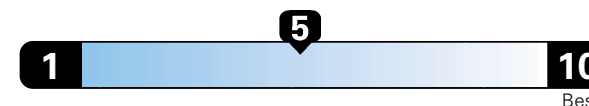

2019 MODEL YEAR

Jeep® RENEGADE LATITUDE 4X4

For more information visit: www.jeep.com
or call 1-877-IAM-JEEP

FCA US LLC

THIS VEHICLE IS MANUFACTURED TO MEET SPECIFIC UNITED STATES REQUIREMENTS. THIS VEHICLE IS NOT MANUFACTURED FOR SALE OR REGISTRATION OUTSIDE OF THE UNITED STATES.

MANUFACTURER'S SUGGESTED RETAIL PRICE OF THIS MODEL INCLUDING DEALER PREPARATION

Base Price: $25,375

JEOP RENEGADE LATITUDE 4X4

Exterior Color: Glacier Metallic Exterior Paint

Interior Color: Black Interior Colors

Interior: Deluxe Cloth High-Back Bucket Seats

Engine: 2.4L I4 Zero Evap M-Air Engine

Transmission: 9-Speed Automatic Transmission

STANDARD EQUIPMENT (UNLESS REPLACED BY OPTIONAL EQUIPMENT)

FUNCTIONAL/SAFETY FEATURES

- Advanced Multistage Front Airbags
- Supplemental Side-Curtain Front and Rear Airbags
- Supplemental Front Seat-Mounted Side Airbags
- Driver Inflatable Knee-Bolster Airbag
- 4-Wheel Disc Anti-Lock Brakes
- ParkView® Rear Back-Up Camera
- Electric Park Brake
- Electronic Stability Control
- Electronic Roll Mitigation
- Selec-Terrain® System
- All Speed Traction Control
- Push-Button Start
- Cruise Control
- Electric Power Steering
- Capless Fuel-Fill
- Daytime Running Lamp System
- Hill Start Assist
- Tire Pressure Monitoring Display
- Rear Window Wiper / Washer

INTERIOR FEATURES