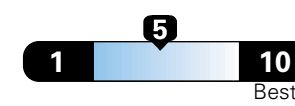

4.2 gallons per 100 miles

You spend \$1,000
in fuel costs over 5 years compared to the average new vehicle.

Annual fuel cost \$1,600

Fuel Economy & Greenhouse Gas Rating (tailpipe only)

Smog Rating (tailpipe only)