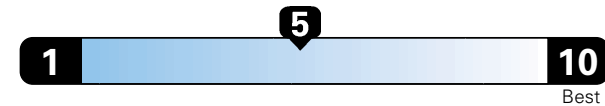

MANUFACTURER'S SUGGESTED RETAIL PRICE OF THIS MODEL INCLUDING DEALER PREPARATION

Base Price: \$25,375

JEOP RENEGADE LATITUDE 4X4
Exterior Color: Colorado Red Clear-Coat Exterior Paint
Interior Color: Black Interior Colors
Interior: Deluxe Cloth High-Back Bucket Seats
Engine: 2.4L I4 Zero Evap M-Air Engine
Transmission: 9-Speed Automatic Transmission

For more information visit: www.jeep.com
 or call 1-877-IAM-JEEP

FCA US LLC

Fuel Economy and Environment

Gasoline Vehicle

Fuel Economy These estimates reflect new EPA methods beginning with 2017 models.
24 MPG
 combined city/hwy
4.2 gallons per 100 miles
 21 city 29 highway

Small SUV 4WD range from 18 to 120 MPGe. The best vehicle rates 136 MPGe.

You spend \$1,000
 in fuel costs over 5 years compared to the average new vehicle.

Annual fuel cost \$1,600

Fuel Economy & Greenhouse Gas Rating (tailpipe only)