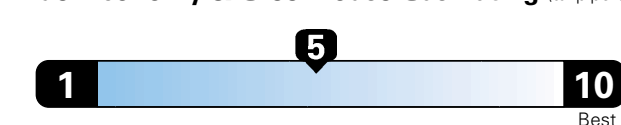

2019 MODEL YEAR

Jeep RENEGADE LATITUDE 4X4

For more information visit: www.jeep.com
or call 1-877-IAM-JEEP

FCA US LLC

THIS VEHICLE IS MANUFACTURED TO MEET SPECIFIC UNITED STATES REQUIREMENTS. THIS VEHICLE IS NOT MANUFACTURED FOR SALE OR REGISTRATION OUTSIDE OF THE UNITED STATES.

MANUFACTURER'S SUGGESTED RETAIL PRICE OF THIS MODEL INCLUDING DEALER PREPARATION

Base Price: $25,375

JEOP RENEGADE LATITUDE 4X4

Exterior Color: Colorado Red Clear-Coat Exterior Paint

Interior Color: Black Interior Colors

Interior: Deluxe Cloth High-Back Bucket Seats

Engine: 2.4L I4 Zero Evap M-Air Engine

Transmission: 9-Speed Automatic Transmission

STANDARD EQUIPMENT (UNLESS REPLACED BY OPTIONAL EQUIPMENT)

FUNCTIONAL/SAFETY FEATURES

- Advanced Multistage Front Airbags
- Supplemental Side-Curtain Front and Rear Airbags
- Supplemental Front Seat-Mounted Side Airbags
- Driver Inflatable Knee-Bolster Airbag
- 4-Wheel Disc Anti-Lock Brakes
- ParkView® Rear Back-Up Camera
- Electric Park Brake
- Electronic Stability Control
- Electronic Roll Mitigation
- Selec-Terrain® System
- All Speed Traction Control
- Push-Button Start
- Cruise Control
- Electric Power Steering
- Capless Fuel-Fill
- Daytime Running Lamp System
- Hill Start Assist
- Tire Pressure Monitoring Display
- Rear Window Wiper / Washer

INTERIOR FEATURES