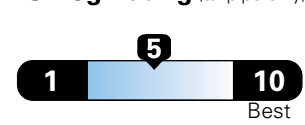

4.2 gallons per 100 miles

You spend \$1,000
in fuel costs over 5 years compared to the average new vehicle.

Annual fuel cost \$1,600

Fuel Economy & Greenhouse Gas Rating (tailpipe only)

Smog Rating (tailpipe only)