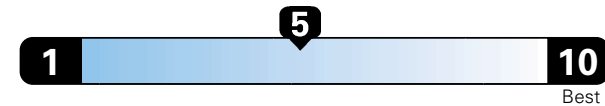

2019 MODEL YEAR

Jeep RENEGADE LATITUDE 4X4

For more information visit: www.jeep.com
or call 1-877-IAM-JEEP

FCA US LLC

THIS VEHICLE IS MANUFACTURED TO MEET SPECIFIC UNITED STATES REQUIREMENTS. THIS VEHICLE IS NOT MANUFACTURED FOR SALE OR REGISTRATION OUTSIDE OF THE UNITED STATES.

MANUFACTURER'S SUGGESTED RETAIL PRICE OF THIS MODEL INCLUDING DEALER PREPARATION

Base Price: $25,625

JEOP RENEGADE LATITUDE 4X4
Exterior Color: Glacier Metallic Exterior Paint
Interior Color: Black Interior Colors
Interior: Premium Cloth Bucket Seats
Engine: 2.4L I4 Zero Evap M-Air Engine
Transmission: 9-Speed Automatic Transmission

STANDARD EQUIPMENT (UNLESS REPLACED BY OPTIONAL EQUIPMENT)
FUNCTIONAL/SAFETY FEATURES

- Advanced Multistage Front Airbags
- Supplemental Side-Curtain Front and Rear Airbags
- Supplemental Front Seat-Mounted Side Airbags
- Driver Inflatable Knee-Bolster Airbag
- 4-Wheel Disc Anti-Lock Brakes
- ParkView® Rear Back-Up Camera
- Electric Park Brake
- Electronic Stability Control
- Electronic Roll Mitigation
- Selec-Terrain® System
- All Speed Traction Control
- Push-Button Start
- Cruise Control
- Electric Power Steering
- Capless Fuel-Fill
- Daytime Running Lamp System
- Hill Start Assist
- Tire Pressure Monitoring Display
- Rear Window Wiper / Washer

INTERIOR FEATURES