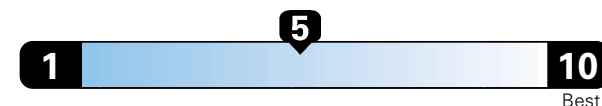

2019 MODEL YEAR

Jeep RENEGADE LATITUDE 4X4

For more information visit: www.jeep.com
or call 1-877-IAM-JEEP

FCA US LLC

THIS VEHICLE IS MANUFACTURED TO MEET SPECIFIC UNITED STATES REQUIREMENTS. THIS VEHICLE IS NOT MANUFACTURED FOR SALE OR REGISTRATION OUTSIDE OF THE UNITED STATES.

MANUFACTURER'S SUGGESTED RETAIL PRICE OF THIS MODEL INCLUDING DEALER PREPARATION

Base Price: $25,625

JEOP RENEGADE LATITUDE 4X4
Exterior Color: Bikini Metallic Clear-Coat Exterior Paint
Interior Color: Black Interior Colors
Interior: Premium Cloth Bucket Seats
Engine: 2.4L I4 Zero Evap M-Air Engine
Transmission: 9-Speed Automatic Transmission
STANDARD EQUIPMENT (UNLESS REPLACED BY OPTIONAL EQUIPMENT)
FUNCTIONAL/SAFETY FEATURES

- Advanced Multistage Front Airbags
- Supplemental Side-Curtain Front and Rear Airbags
- Supplemental Front Seat-Mounted Side Airbags
- Driver Inflatable Knee-Bolster Airbag
- 4-Wheel Disc Anti-Lock Brakes
- ParkView® Rear Back-Up Camera
- Electric Park Brake
- Electronic Stability Control
- Electronic Roll Mitigation
- Selec-Terrain® System
- All Speed Traction Control
- Push-Button Start
- Cruise Control
- Electric Power Steering
- Capless Fuel-Fill
- Daytime Running Lamp System
- Hill Start Assist
- Tire Pressure Monitoring Display
- Rear Window Wiper / Washer

1. INTERIOR FEATURES
2. Uconnect® 4 with 7-Inch Display
   - SiriusXM® with 1-Year Radio Sub Call 800-643-2112
   - Apple CarPlay®
   - Google Android Auto™
   - Media Hub (USB, Aux)
   - Integrated Voice Command with Bluetooth®
   - 6-Speakers
   - Electronic Vehicle Information Center
   - A/C Auto Temperature Control with Dual Zone Control
   - Premium-Wrapped Steering Wheel
   - Steering Wheel Mounted Audio Controls
   - Tilt / Telescope Steering Column
   - Manual 6-Way Adjustable Driver Seat
   - 4-Way Manual Adjustable Front Passenger Seat