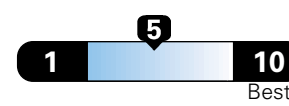

Smog Rating (tailpipe only)

This vehicle emits 371 grams CO2 per mile. The best emits 0 grams per mile (tailpipe only). Producing and distributing fuel also creates emissions; learn more at fuel economy.gov.

Actual results will vary for many reasons, including driving conditions and how you drive and maintain your vehicle. The average new vehicle gets 27 MPG and cost $7,000 to fuel over 5 years. Cost estimates are based on 15,000 miles per year at $2.55 per gallon. MPGe is miles per gasoline gallon equivalent. Vehicle emissions are a significant cause of climate change and smog.

fuel economy.gov

Calculate personalized estimates and compare vehicles