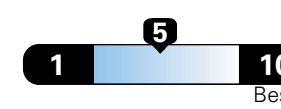

Smog Rating (tailpipe only)

This vehicle emits 371 grams CO2 per mile. The best emits 0 grams per mile (tailpipe only). Producing and distributing fuel also creates emissions; learn more at fuelconomy.gov.

Actual results will vary for many reasons, including driving conditions and how you drive and maintain your vehicle. The average new vehicle gets 27 MPG and cost $7,000 to fuel over 5 years. Cost estimates are based on 15,000 miles per year at $2.55 per gallon. MPGe is miles per gasoline gallon equivalent. Vehicle emissions are a significant cause of climate change and smog.

fuelconomy.gov

Calculate personalized estimates and compare vehicles

Smartphone QR Code