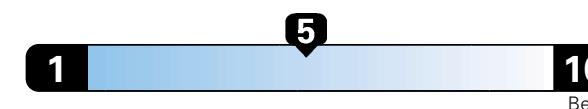

EXTERIOR FEATURES

- 17-Inch x 7.0-Inch Aluminum Wheels
- Black Side Roof Rails
- Exterior Mirrors with Heating Element
- Tire Service Kit (No Compact Spare)
- Automatic Headlamps
- Halogen Headlamps
- Cornering Front Fog Lamps

OPTIONAL EQUIPMENT (May Replace Standard Equipment)

- **Customer Preferred Package 2XB** $745
- Cold Weather Group
- All-Season Floor Mats
- Leather-Wrapped Steering Wheel
- Heated Front Seats
- Heated Steering Wheel
- Rain-Sensitive Windshield Wipers
- Windshield Wiper De-Icer
- Passive Entry Remote-Start Package $395
- Remote-Start System
- Keyless Entry with Panic Alarm

Destination Charge $1,495

TOTAL PRICE: * $28,010

WARRANTY COVERAGE

- 5-year or 60,000-mile Powertrain Limited Warranty.
- 3-year or 36,000-mile Basic Limited Warranty.
- Ask Dealer for a copy of the limited warranties or see your owner's manual for details.

**5 YEAR / 60,000 MILE
POWERTRAIN WARRANTY**

For more information visit: www.jeep.com
or call 1-877-IAM-JEEP

FCA US LLC

Fuel Economy and Environment

Gasoline Vehicle

Fuel Economy These estimates reflect new EPA methods beginning with 2017 models.

24 MPG
combined city/hwy

21 city 29 highway

Small SUV 4WD range from 18 to 120 MPGe. The best vehicle rates 136 MPGe.

4.2 gallons per 100 miles

You spend $1,000
in fuel costs over 5 years compared to the average new vehicle.

Annual fuel cost $1,600

Fuel Economy & Greenhouse Gas Rating (tailpipe only)