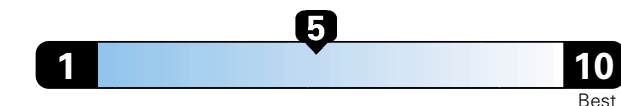

2019 MODEL YEAR

Jeep RENEGADE LATITUDE 4X4

For more information visit: www.jeep.com
or call 1-877-IAM-JEEP

FCA US LLC

THIS VEHICLE IS MANUFACTURED TO MEET SPECIFIC UNITED STATES REQUIREMENTS. THIS VEHICLE IS NOT MANUFACTURED FOR SALE OR REGISTRATION OUTSIDE OF THE UNITED STATES.

MANUFACTURER'S SUGGESTED RETAIL PRICE OF THIS MODEL INCLUDING DEALER PREPARATION

Base Price: $25,375

JEOP RENEGADE LATITUDE 4X4

Exterior Color: Glacier Metallic Exterior Paint

Interior Color: Black Interior Colors

Interior: Deluxe Cloth High-Back Bucket Seats

Engine: 2.4L I4 Zero Evap M-Air Engine

Transmission: 9-Speed Automatic Transmission

STANDARD EQUIPMENT (UNLESS REPLACED BY OPTIONAL EQUIPMENT)

FUNCTIONAL/SAFETY FEATURES

- Advanced Multistage Front Airbags
- Supplemental Side-Curtain Front and Rear Airbags
- Supplemental Front Seat-Mounted Side Airbags
- Driver Inflatable Knee-Bolster Airbag
- 4-Wheel Disc Anti-Lock Brakes
- ParkView® Rear Back-Up Camera
- Electric Park Brake
- Electronic Stability Control
- Electronic Roll Mitigation
- Selec-Terrain® System
- All Speed Traction Control
- Push-Button Start
- Cruise Control
- Electric Power Steering
- Capless Fuel-Fill
- Daytime Running Lamp System
- Hill Start Assist
- Tire Pressure Monitoring Display
- Rear Window Wiper / Washer

INTERIOR FEATURES