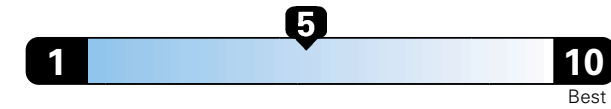

MANUFACTURER'S SUGGESTED RETAIL PRICE OF THIS MODEL INCLUDING DEALER PREPARATION

Base Price: \$25,375

JEOP RENEGADE LATITUDE 4X4
Exterior Color: Jetset Blue Clear-Coat Exterior Paint
Interior Color: Black Interior Colors
Interior: Premium Cloth Bucket Seats
Engine: 2.4L I4 Zero Evap M-Air Engine
Transmission: 9-Speed Automatic Transmission
STANDARD EQUIPMENT (UNLESS REPLACED BY OPTIONAL EQUIPMENT)
 FUNCTIONAL/SAFETY FEATURES

Fuel Economy and Environment

Gasoline Vehicle

Fuel Economy These estimates reflect new EPA methods beginning with 2017 models.

24 MPG
 combined city/hwy

21 city 29 highway

4.2 gallons per 100 miles

Small SUV 4WD range from 18 to 120 MPGe. The best vehicle rates 136 MPGe.

You spend \$1,000
 in fuel costs over 5 years compared to the average new vehicle.

Annual fuel Cost \$1,600

Fuel Economy & Greenhouse Gas Rating (tailpipe only)

Smog Rating (tailpipe only)

This vehicle emits 371 grams CO2 per mile. The best emits 0 grams per mile (tailpipe only). Producing and distributing fuel also creates emissions; learn more at fuel economy.gov.